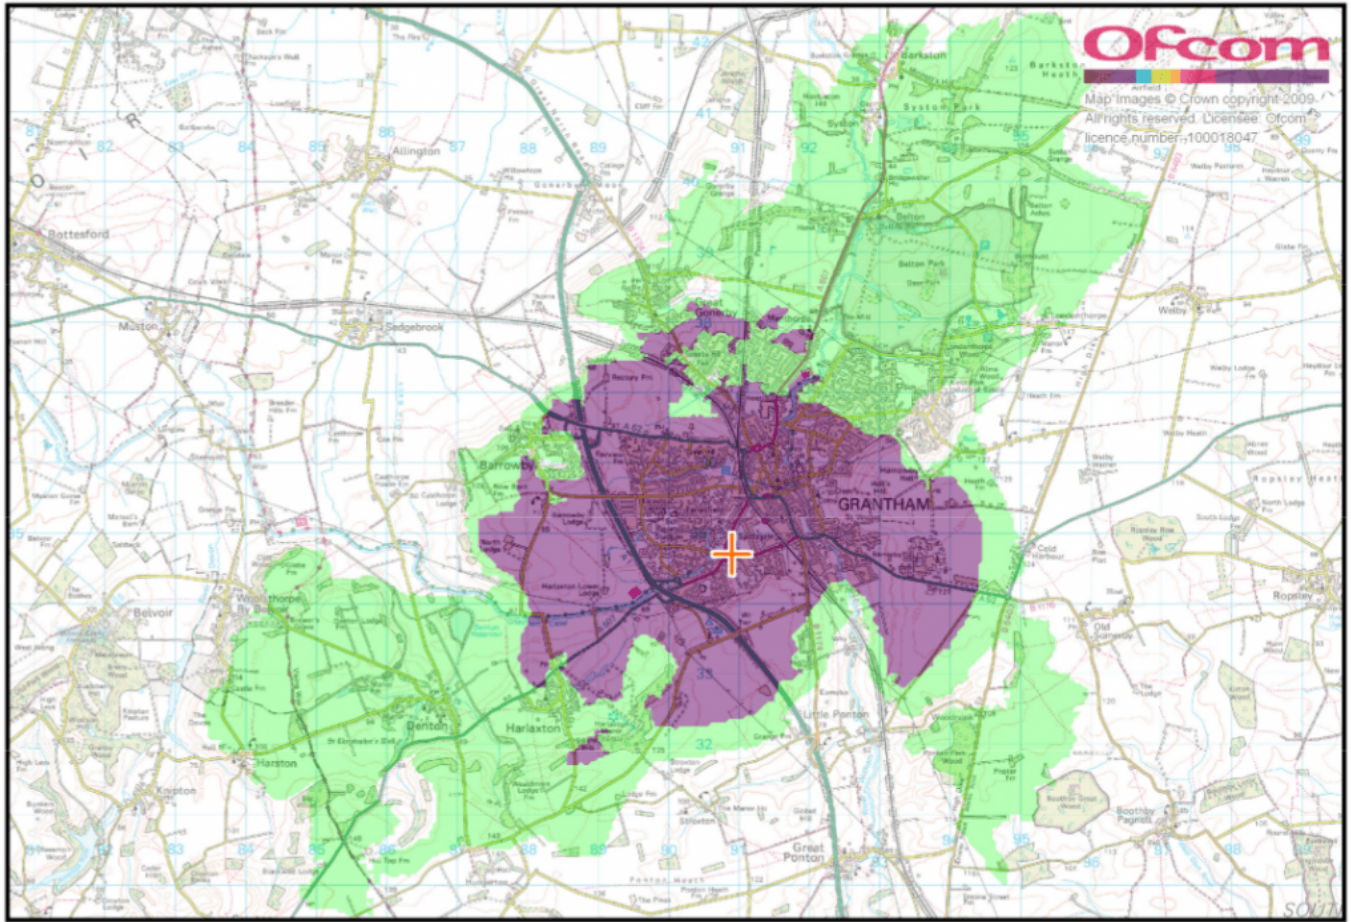

# FM Radio Coverage on 97.2FM

Gravity FM is a community radio station licensed by Ofcom to broadcast on 97.2FM from our transmitter in Grantham, Lincolnshire, UK. We are often asked how large our FM radio coverage is or where can we receive your station on the radio. The question unfortunately has no simple answer as the signal strength can be affected by many different factors including the weather. It can also make a difference to the FM radio coverage what type of radio equipment you are using to listen to us.

The best way to answer though is to use FM radio coverage maps. The first, provided courtesy of Ofcom, forms part of our license and is the area they consider should definitely be covered. In practice, this is a very conservative estimate and the signal travels much much further than indicated.

Grantham (Gravity FM) community radio coverage area - 27 November 2008