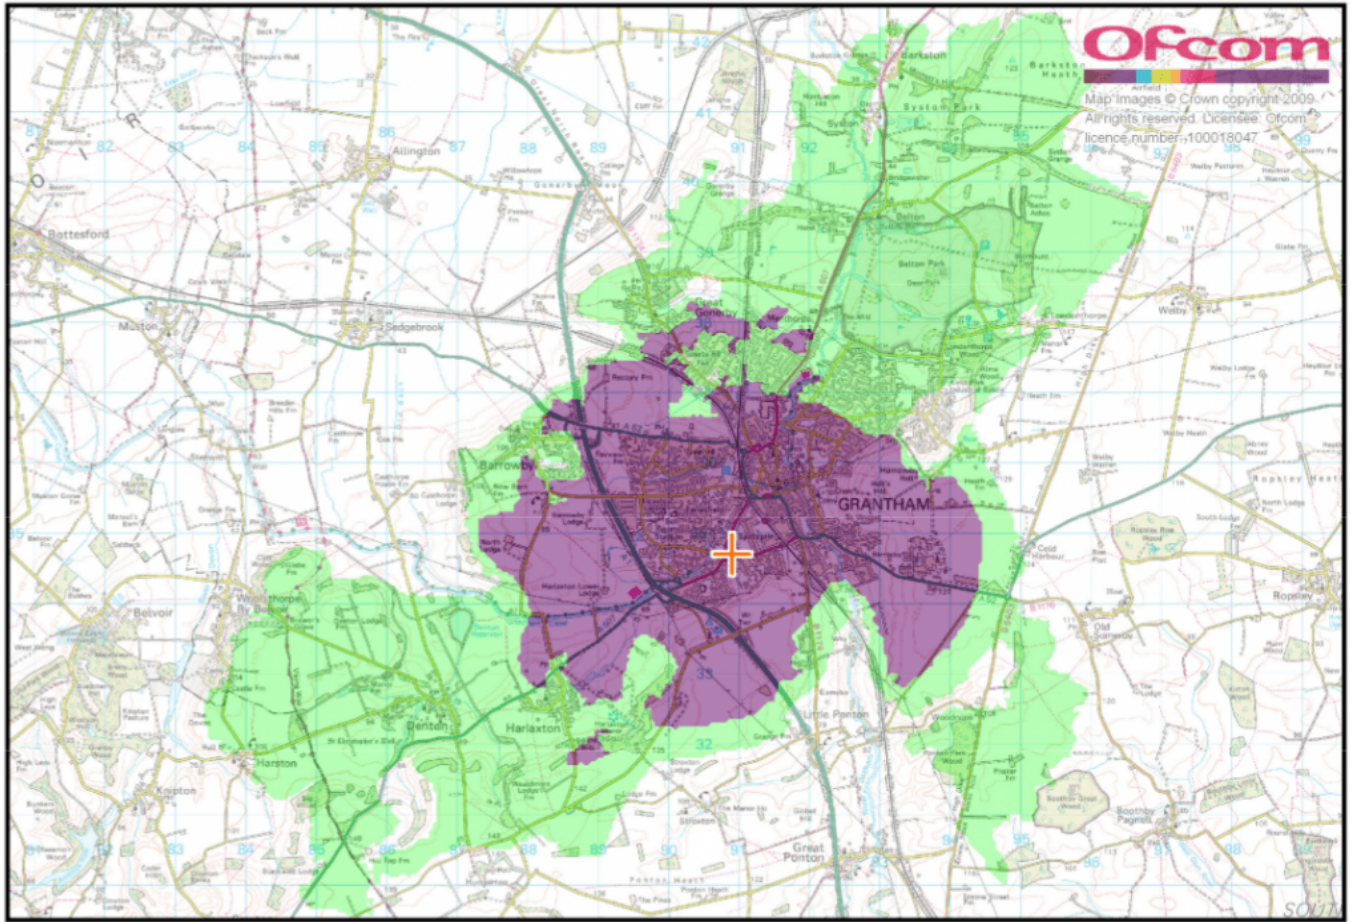

FM Radio Coverage on 97.2FM

Gravity FM is a community radio station licensed by Ofcom to broadcast on 97.2FM from our transmitter in Grantham, Lincolnshire, UK. We are often asked how large our FM radio coverage is or where can we receive your station on the radio. The question unfortunately has no simple answer as the signal strength can be affected by many different factors including the weather. It can also make a difference to the FM radio coverage what type of radio equipment you are using to listen to us.

The best way to answer though is to use FM radio coverage maps. The first, provided courtesy of Ofcom, forms part of our license and is the area they consider should definitely be covered. In practice, this is a very conservative estimate and the signal travels much much further than indicated.

Grantham (Gravity FM) community radio coverage area - 27 November 2008